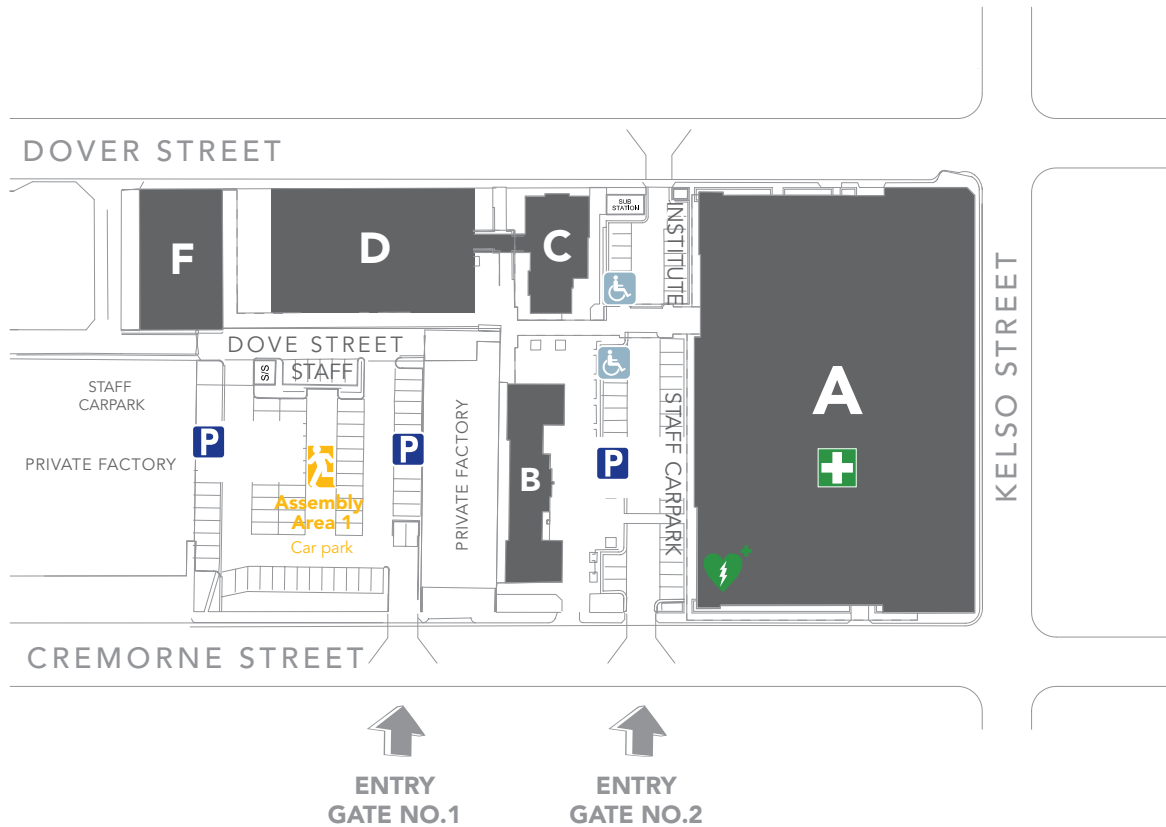

Vistor's map: Cremorne campus

- A**
 Campus Security
 Customer Service Centre
 Computer Labs
 Cyber Security
 Fashion Apparel & Textiles Workshops
 Hair | Beauty | Barbering
 Library & Learning Centre
 Open Air Courtyard
 Prayer Room
 Salon Reception
 Student Lounge
 Student Support & Recreation:
 - Counselling Services
 - Disability Support
 - Welfare Officer
 - Student Recreation
 VETASSESS
- C & D**
 Fashion Apparel & Textiles Studios
 Fashion Technology Lab
- F**
 Boardroom
 Classrooms
 Fashion Technology Lab
 Seminar Rooms
 Textile & Fashion Hub

-  Disabled Car Parking
-  First Aid (L2)
-  Defibrillator (LG)
-  Evacuation Assembly Area
-  Parking ticket machine