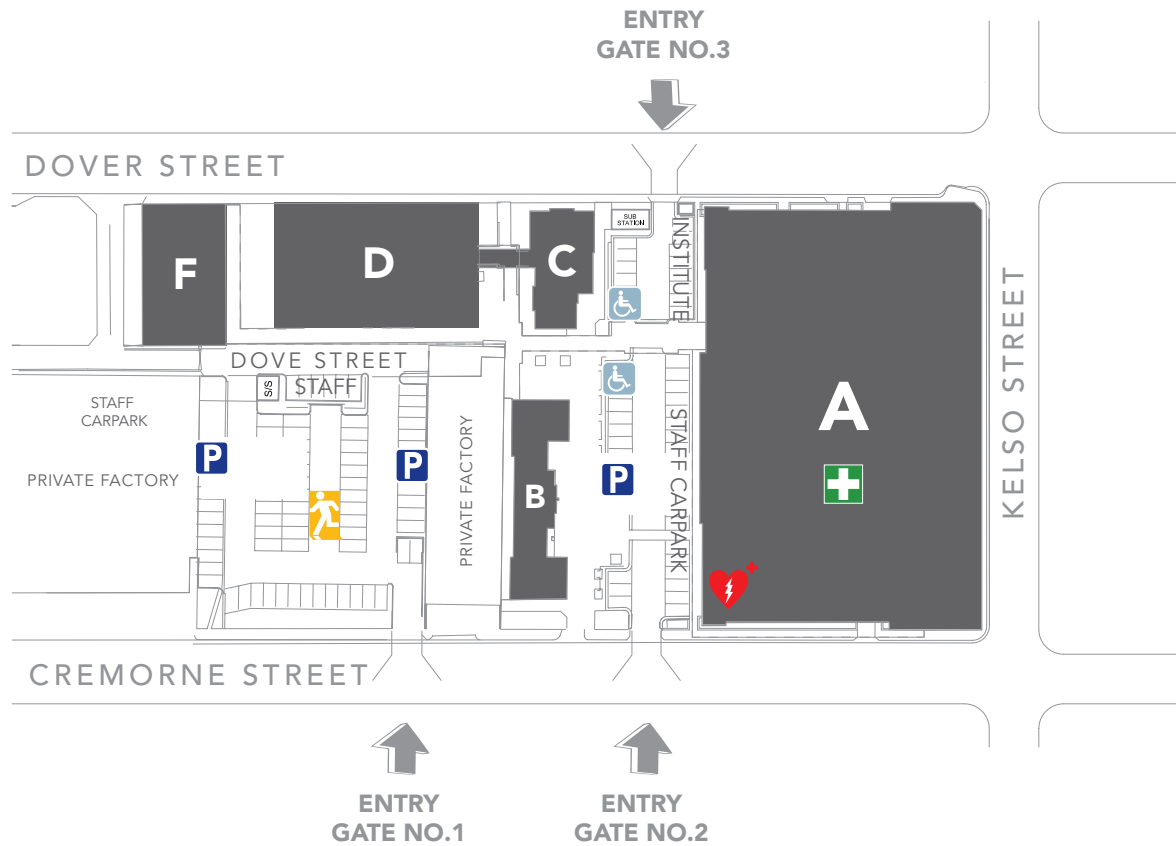

Vistor's map: Richmond campus

- A**
 - Business Enterprise Centre (BEC)
 - Customer Service Centre
 - Computer Labs
 - Engine Reconditioning
 - Hair & Beauty
 - Library & Learning Centre
 - Millinery
 - Open Air Courtyard
 - Prayer Room
 - Sheetmetal Fabrication
 - Student Lounge
 - Student Support & Recreation:
 - Counselling Services
 - Disability Support
 - Welfare Officer
 - Student Recreation
 - Visual Merchandising
- B**
 - Vacant
- C&D**
 - Centre for Fashion & Creative Industries:
 - Applied Fashion Design
 - Computer Lab
 - Retail
- F**
 - Textile & Fashion Hub

-  Disabled Car Parking
-  First Aid (L2)
-  Defibrillator (LG)
-  Evacuation Assembly Area
-  Parking ticket machine