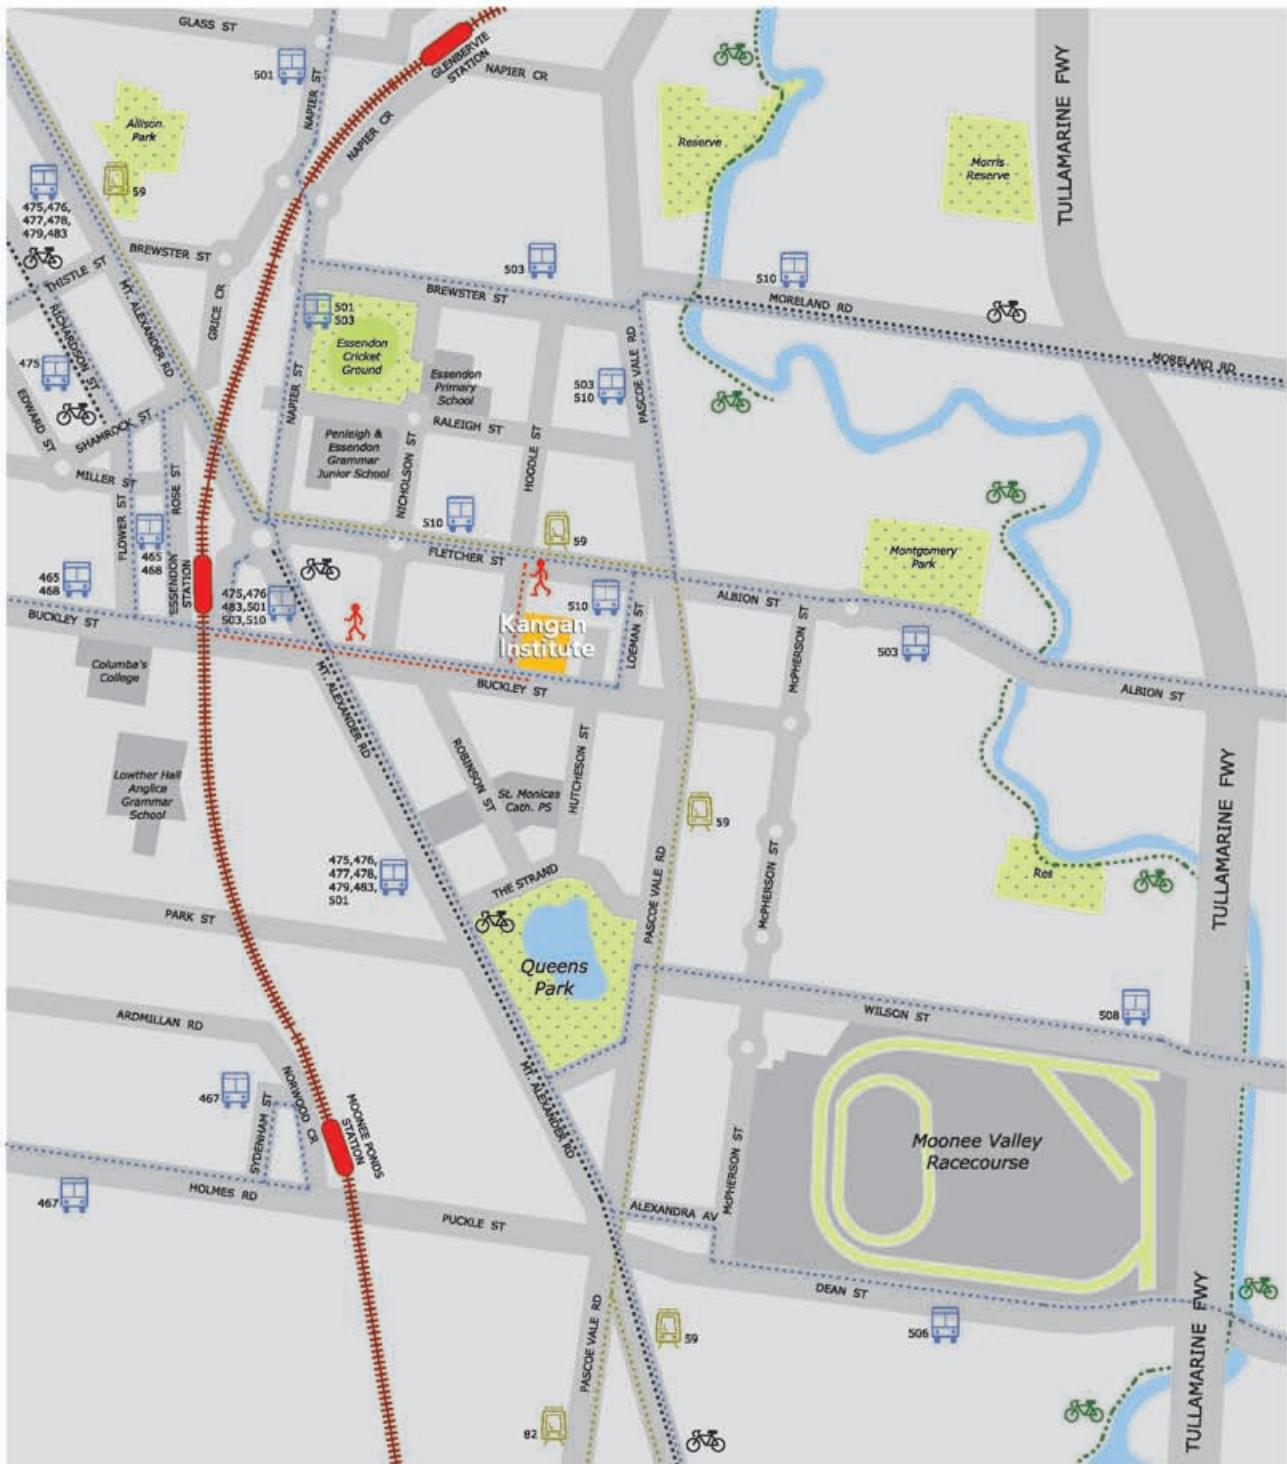

TRAVEL ACCESS GUIDE: ESSENDON CAMPUS

TRAINS SERVICES:

- Essendon Station, Broadmeadows Line

TRAM SERVICES:

- 59, Airport West - City (Elizabeth St)

WALKING DISTANCE:

- 10 minutes walk from TAFE to Essendon train station
- 5 minutes walk from TAFE to tram stop
- Short walk from TAFE to various Bus stops

BUS SERVICES:

- 465, Essendon - Kellor Park
- 468, Essendon - Highpoint City
- 475, Moonee Ponds - East Kellor
- 476, Moonee Ponds - Hillside
- 477, Moonee Ponds - Broadmeadows
- 478, Moonee Ponds - Melbourne Airport
- 479, Moonee Ponds - Sunbury (via Melbourne Airport)
- 483, Sunbury - Moonee Ponds
- 501, Moonee Ponds - Niddrie
- 503, Essendon - East Brunswick
- 510, Essendon - Ivanhoe

	TRAM ROUTE		BIKE - Wide Kerbside
	BUS ROUTE		BIKE - On Road Lane
	TRAIN TRACK		BIKE - Off Road Lane
	TRAIN STATION		WALKING DISTANCE
			PARK / RESERVE
			RIVER / CREEK

February'07